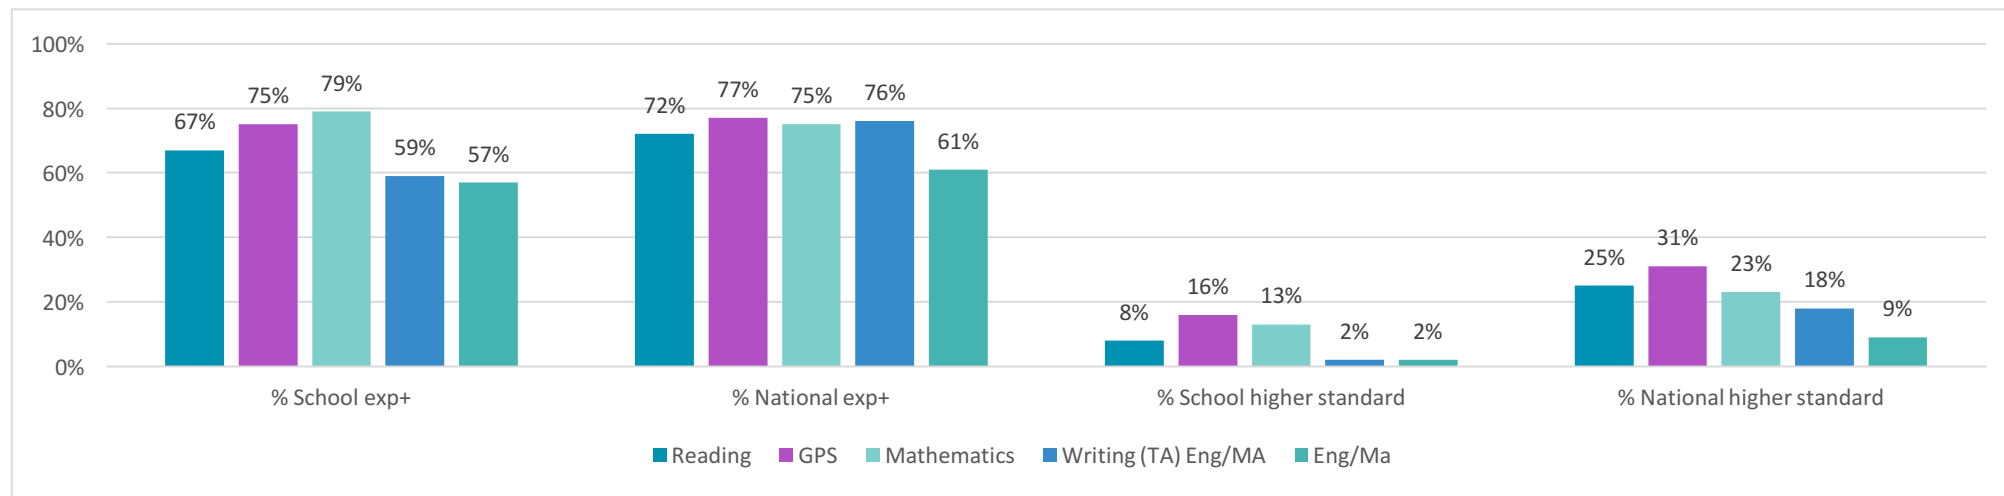

Key Stage 2 Outcomes

% of Pupils reaching the expected standard and the higher standard in 2018:

Pupils' average score in the reading, grammar and mathematics tests:

	School average scaled score	National average scaled score
Reading	101	104
Grammar, punctuation & spelling	103	106
Mathematics	103	104

KS1 to KS2 Progress

The progress measures compare pupils' key stage 2 results to those of other pupils nationally with similar prior attainment.

	Reading	Writing	Mathematics
Field View Progress Measures	-2.8	-2.1	-0.6